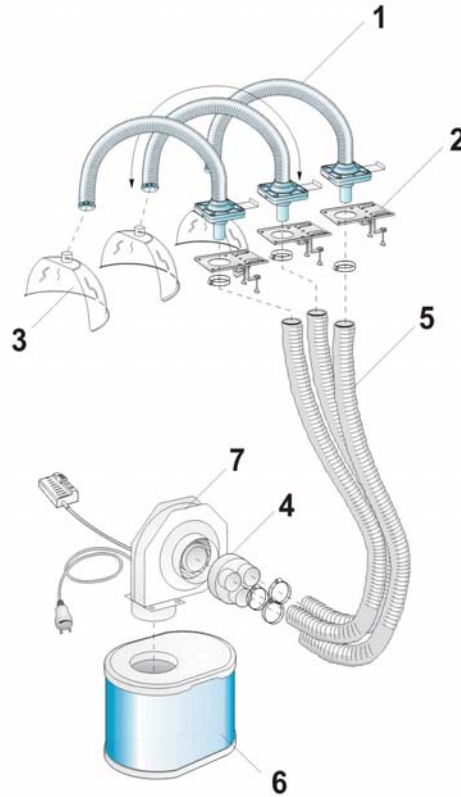

PROJECT

LOCATION

ARCH/ENG

REP. NAME

Detail	Description	Part Number
1	FX 32 Arm (1 1/4" x 39")	70502834
2	Table bracket	70371761
3	Half dome hood 10"	70371757
4	Adapter 3 way (3 x 1 1/4" x 1 x 5")	70372012
5	Hose (grey) (1/34" x 10')	70372013
6	Standard Filter	70311427
6	Carbon Filter	70312427
7	Fan 110V, 112W, 60Hz	70800334