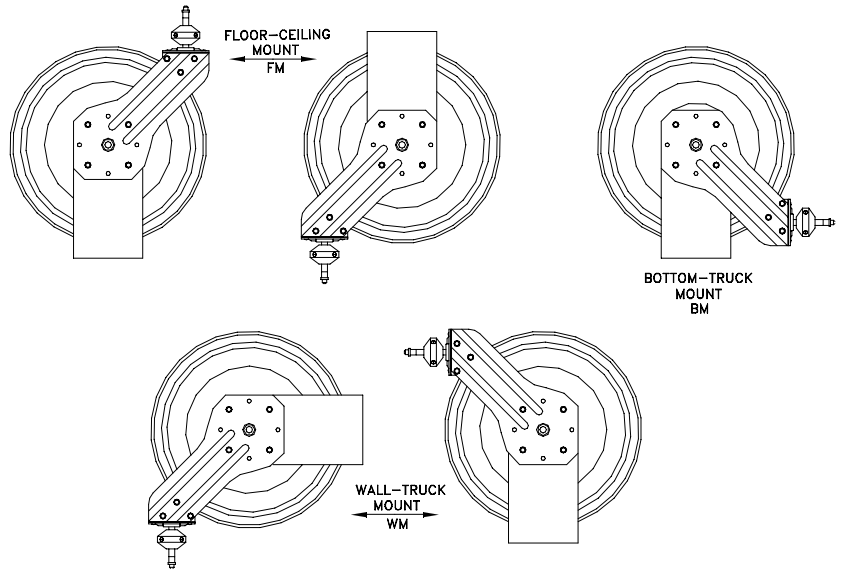

Series 780 Cable Reel

NEDERMAN 780 SERIES HEAVY
DUTY CABLE REEL BUILT FOR THE
TOUGHEST WORKING CONDITIONS

Series 780 Cable Reel

NEDERMAN SERIES 780 CABLE REEL

The Nederman Series 780 Cable Reel
Equipped with a 25 amp slip ring and 12 gauge
3 wire SJO cord with industrial receptical.

Features

- Solid Steel Construction
- Eight-position Locking Ratchet
- Four-roller Cable Guide
- Adjustable Arm and Hose Stop

Applications & Markets

- Electrical Tool
- Fleet Maintenance
- Industrial Plants
- Service Trucks
- Auto / Truck Repair Facilities